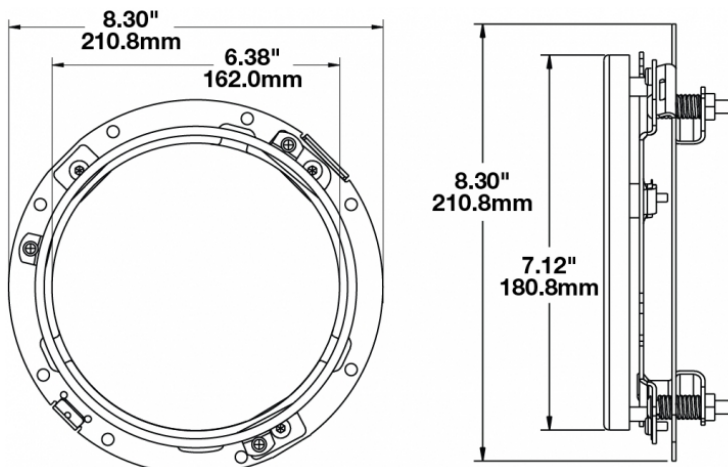

Mounting Ring Kit for 7" Round (PAR56) Headlights

PRODUCT INFORMATION

Description	Mounting Ring Kit for 7" Round (PAR56) Headlights
Height	210.82 mm / 8.3 in
Width	210.82 mm / 8.3 in
Product Weight	0.90 lbs / 0.41 kgs
Shipping Weight	1.25 lbs / 0.57 kgs

PRODUCT DIMENSIONS

Print date: 2024-08-15

© 2024 J.W. Speaker Corporation • Germantown, WI U.S.A.
www.jwspeaker.com • speaker@jwspeaker.com • 262.251.6660

Mounting Ring Kit for 7" Round (PAR56) Headlights